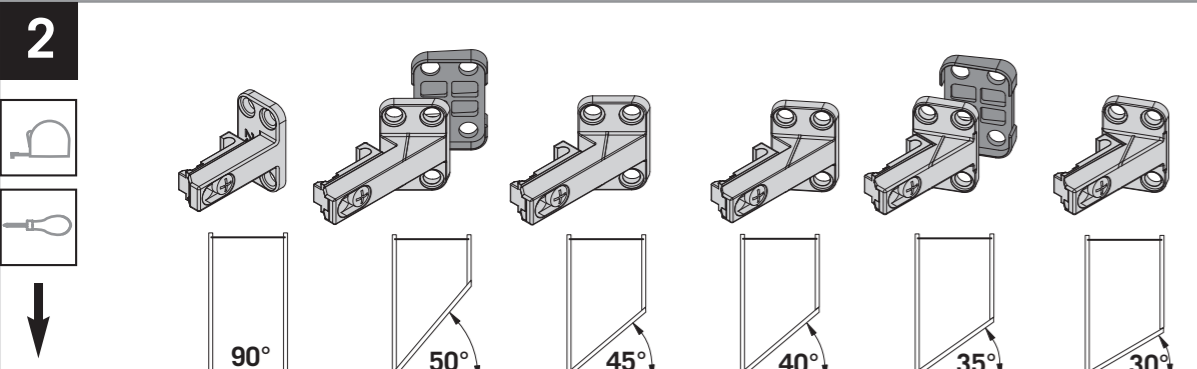

VS SUB® Side VS TAL® Side

VAUTH SAGEL
QUALITY
MADE IN GERMANY

www.vauth-sagel.com
ID 111515277

1
A
B
C

6 x
4,0 x 16 mm

4 x
ø 5 mm

| | A | B |
|-----|-----|-----|
| 90° | 75 | 123 |
| 50° | 111 | 159 |
| 45° | 103 | 151 |
| 40° | 98 | 146 |
| 35° | 91 | 139 |
| 30° | 85 | 133 |

mm

| | C | D | E |
|----------------|-----|-----|------|
| VS TAL® Side 8 | 916 | 872 | 1788 |
| VS TAL® Side 7 | 805 | 761 | 1566 |
| VS TAL® Side 5 | 615 | 571 | 1186 |
| VS SUB® Side 4 | 705 | | |
| VS SUB® Side 3 | 583 | | |
| VS SUB® Side 2 | 541 | | |
| VS SUB® Side 1 | 449 | | |

mm

| | A |
|-----|----|
| 90° | 14 |
| 50° | 28 |
| 45° | 22 |
| 40° | 20 |
| 35° | 20 |
| 30° | 17 |

mm

| | B | B | C |
|----------------|-----|-----|------|
| VS TAL® Side 8 | 894 | 907 | 1766 |
| VS TAL® Side 7 | 783 | 796 | 1544 |
| VS TAL® Side 5 | 593 | 606 | 1164 |
| VS SUB® Side 4 | 683 | | |
| VS SUB® Side 3 | 561 | | |
| VS SUB® Side 2 | 519 | | |
| VS SUB® Side 1 | 427 | | |