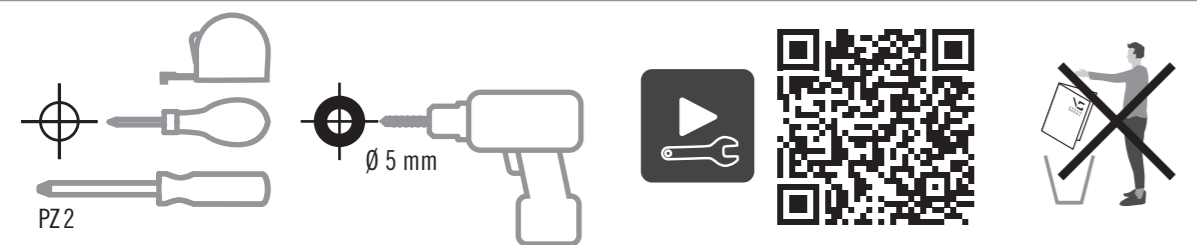

A
90°	14
50°	28
45°	22
40°	20
35°	20
30°	17

mm

	B	B	C
VS TAL® Side 8	894	907	1766
VS TAL® Side 7	783	796	1544
VS TAL® Side 5	593	606	1164
VS SUB® Side 4	683		
VS SUB® Side 3	561		
VS SUB® Side 2	519		
VS SUB® Side 1	427		

mm