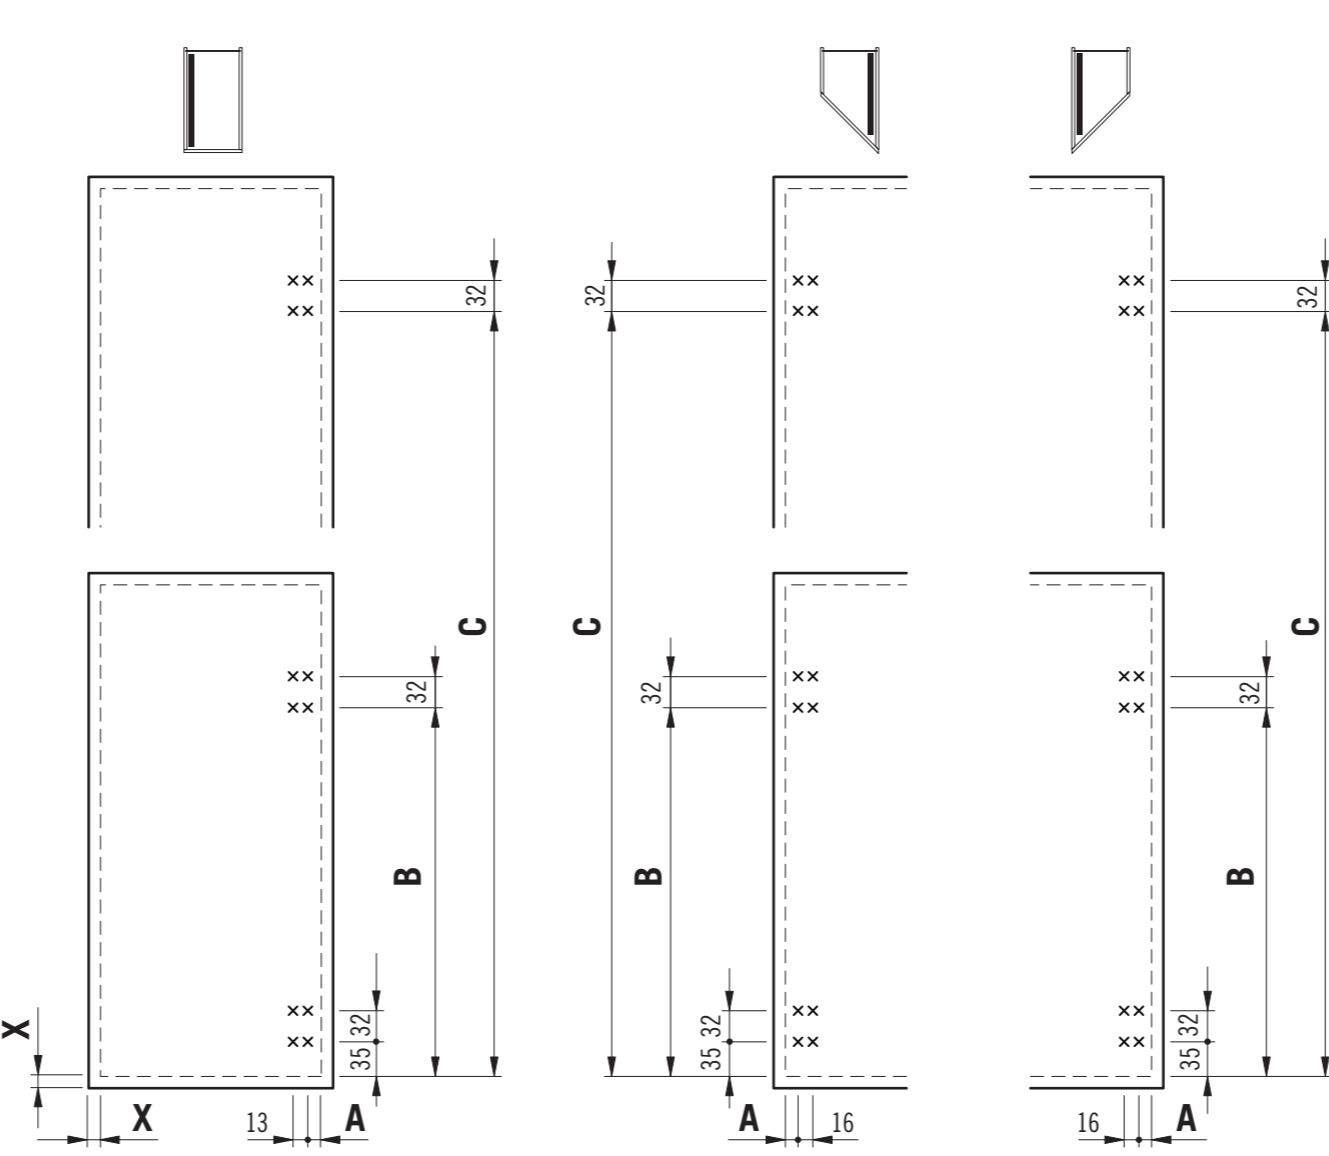

VS SUB® Side VS TAL® Side

VAUTH SAGEL
QUALITY
MADE IN GERMANY

www.vauth-sagel.com
ID 111515277

1
A
B
C

6 x
4,0 x 16 mm

4 x
ø 5 mm

| | A | B |
|-----|-----|-----|
| 90° | 75 | 123 |
| 50° | 111 | 159 |
| 45° | 103 | 151 |
| 40° | 98 | 146 |
| 35° | 91 | 139 |
| 30° | 85 | 133 |

mm

| | C | D | E |
|----------------|-----|-----|------|
| VS TAL® Side 8 | 916 | 872 | 1788 |
| VS TAL® Side 7 | 805 | 761 | 1566 |
| VS TAL® Side 5 | 615 | 571 | 1186 |
| VS SUB® Side 4 | 705 | | |
| VS SUB® Side 3 | 583 | | |
| VS SUB® Side 2 | 541 | | |
| VS SUB® Side 1 | 449 | | |

mm

| | A |
|-----|----|
| 90° | 14 |
| 50° | 28 |
| 45° | 22 |
| 40° | 20 |
| 35° | 20 |
| 30° | 17 |

mm

| | B | B | C |
|----------------|-----|-----|------|
| VS TAL® Side 8 | 894 | 907 | 1766 |
| VS TAL® Side 7 | 783 | 796 | 1544 |
| VS TAL® Side 5 | 593 | 606 | 1164 |
| VS SUB® Side 4 | 683 | | |
| VS SUB® Side 3 | 561 | | |
| VS SUB® Side 2 | 519 | | |
| VS SUB® Side 1 | 427 | | |

mm