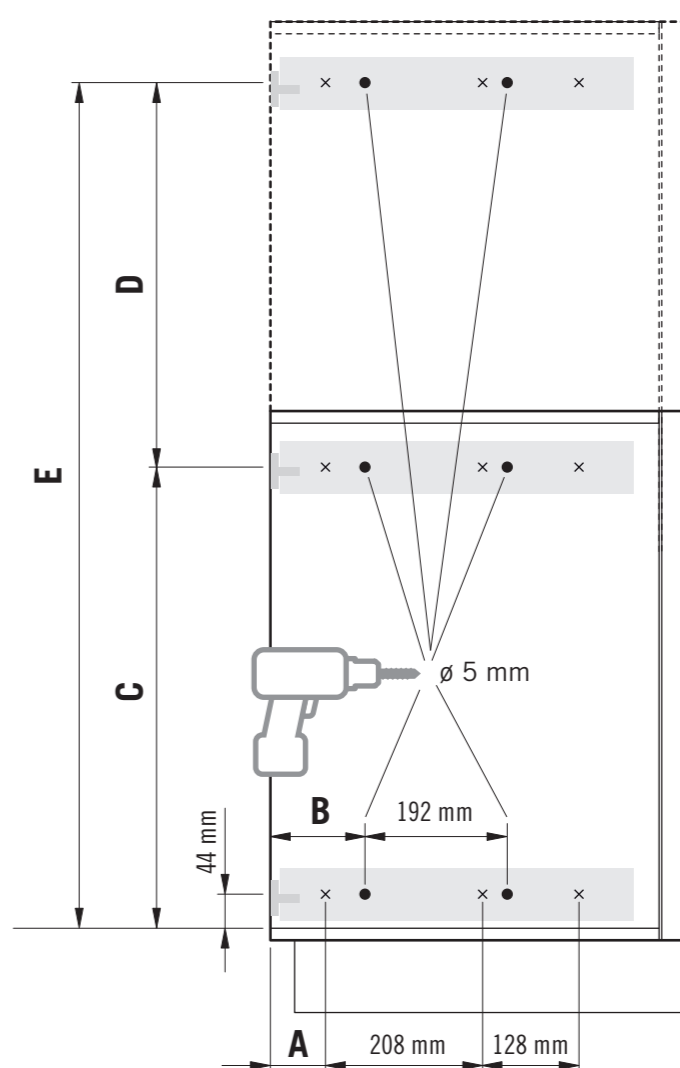

VS SUB® Side VS TAL® Side

VAUTH SAGEL
QUALITY
MADE IN GERMANY

www.vauth-sagel.com
ID 111515277

1
A
B
C

6 x
4,0 x 16 mm

4 x
ø 5 mm

| | A | B |
|-----|-----|-----|
| 90° | 75 | 123 |
| 50° | 111 | 159 |
| 45° | 103 | 151 |
| 40° | 98 | 146 |
| 35° | 91 | 139 |
| 30° | 85 | 133 |

mm

| | C | D | E |
|----------------|-----|-----|------|
| VS TAL® Side 8 | 916 | 872 | 1788 |
| VS TAL® Side 7 | 805 | 761 | 1566 |
| VS TAL® Side 5 | 615 | 571 | 1186 |
| VS SUB® Side 4 | 705 | | |
| VS SUB® Side 3 | 583 | | |
| VS SUB® Side 2 | 541 | | |
| VS SUB® Side 1 | 449 | | |

mm

| | A |
|-----|----|
| 90° | 14 |
| 50° | 28 |
| 45° | 22 |
| 40° | 20 |
| 35° | 20 |
| 30° | 17 |

mm

| | B | B | C |
|----------------|-----|-----|------|
| VS TAL® Side 8 | 894 | 907 | 1766 |
| VS TAL® Side 7 | 783 | 796 | 1544 |
| VS TAL® Side 5 | 593 | 606 | 1164 |
| VS SUB® Side 4 | 683 | | |
| VS SUB® Side 3 | 561 | | |
| VS SUB® Side 2 | 519 | | |
| VS SUB® Side 1 | 427 | | |

mm