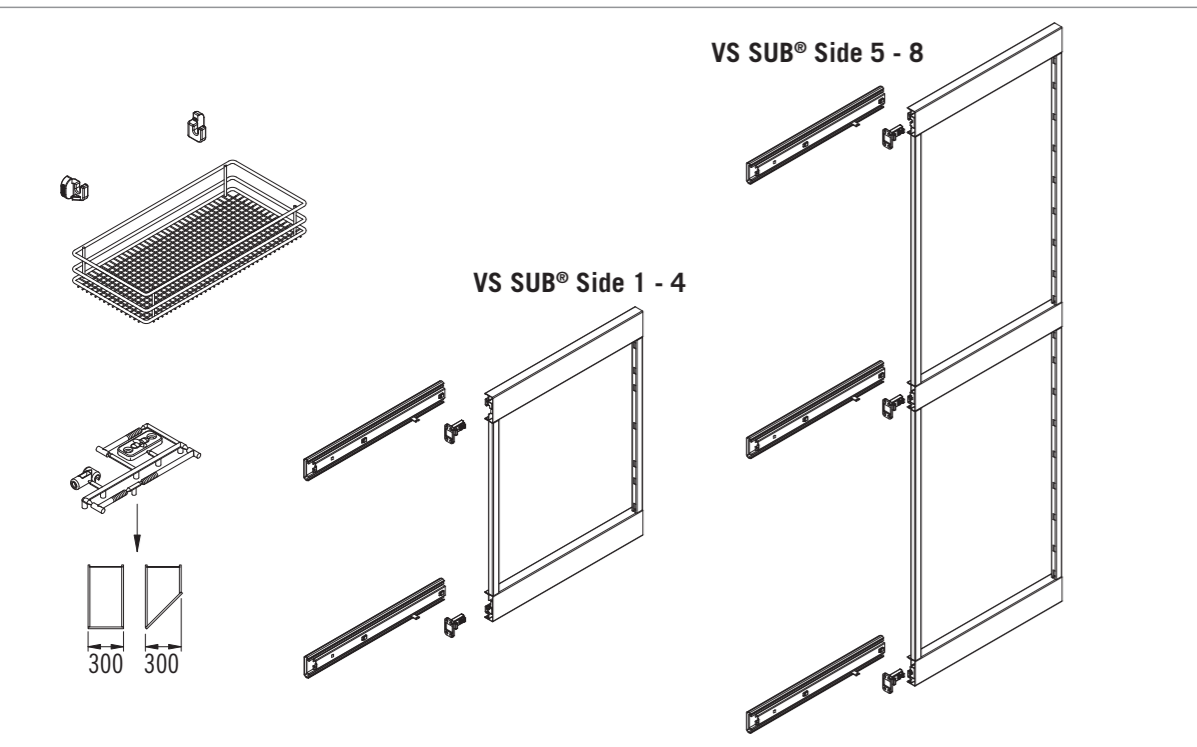

VS SUB® Side VS TAL® Side

VAUTH SAGEL
QUALITY
MADE IN GERMANY

www.vauth-sagel.com
ID 111515277

1
A
B
C

6 x
4,0 x 16 mm

4 x
ø 5 mm

| | A | B |
|-----|-----|-----|
| 90° | 75 | 123 |
| 50° | 111 | 159 |
| 45° | 103 | 151 |
| 40° | 98 | 146 |
| 35° | 91 | 139 |
| 30° | 85 | 133 |

mm

| | C | D | E |
|----------------|-----|-----|------|
| VS TAL® Side 8 | 916 | 872 | 1788 |
| VS TAL® Side 7 | 805 | 761 | 1566 |
| VS TAL® Side 5 | 615 | 571 | 1186 |
| VS SUB® Side 4 | 705 | | |
| VS SUB® Side 3 | 583 | | |
| VS SUB® Side 2 | 541 | | |
| VS SUB® Side 1 | 449 | | |

mm

| | A |
|-----|----|
| 90° | 14 |
| 50° | 28 |
| 45° | 22 |
| 40° | 20 |
| 35° | 20 |
| 30° | 17 |

mm

| | B | B | C |
|----------------|-----|-----|------|
| VS TAL® Side 8 | 894 | 907 | 1766 |
| VS TAL® Side 7 | 783 | 796 | 1544 |
| VS TAL® Side 5 | 593 | 606 | 1164 |
| VS SUB® Side 4 | 683 | | |
| VS SUB® Side 3 | 561 | | |
| VS SUB® Side 2 | 519 | | |
| VS SUB® Side 1 | 427 | | |