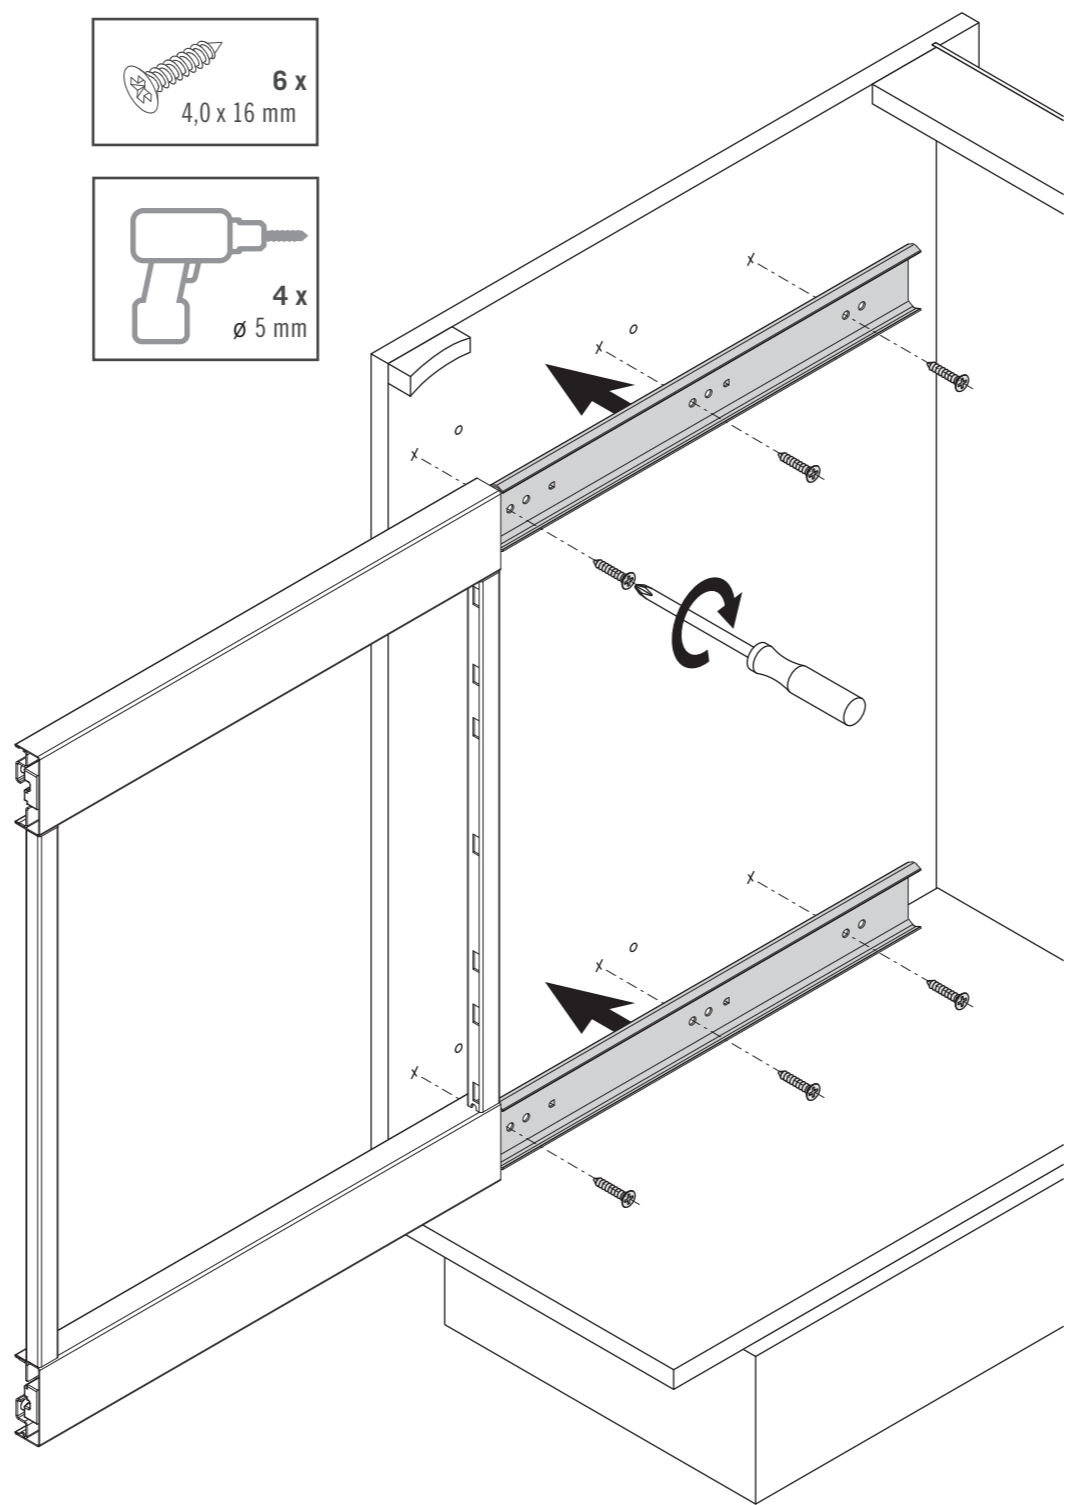

VS SUB® Side VS TAL® Side

VAUTH SAGEL
QUALITY
MADE IN GERMANY

www.vauth-sagel.com
ID 111515277

1
A
B
C

6 x
4,0 x 16 mm

4 x
ø 5 mm

| | A | B |
|-----|-----|-----|
| 90° | 75 | 123 |
| 50° | 111 | 159 |
| 45° | 103 | 151 |
| 40° | 98 | 146 |
| 35° | 91 | 139 |
| 30° | 85 | 133 |

mm

| | C | D | E |
|----------------|-----|-----|------|
| VS TAL® Side 8 | 916 | 872 | 1788 |
| VS TAL® Side 7 | 805 | 761 | 1566 |
| VS TAL® Side 5 | 615 | 571 | 1186 |
| VS SUB® Side 4 | 705 | | |
| VS SUB® Side 3 | 583 | | |
| VS SUB® Side 2 | 541 | | |
| VS SUB® Side 1 | 449 | | |

mm

| | A |
|-----|----|
| 90° | 14 |
| 50° | 28 |
| 45° | 22 |
| 40° | 20 |
| 35° | 20 |
| 30° | 17 |

mm

| | B | B | C |
|----------------|-----|-----|------|
| VS TAL® Side 8 | 894 | 907 | 1766 |
| VS TAL® Side 7 | 783 | 796 | 1544 |
| VS TAL® Side 5 | 593 | 606 | 1164 |
| VS SUB® Side 4 | 683 | | |
| VS SUB® Side 3 | 561 | | |
| VS SUB® Side 2 | 519 | | |
| VS SUB® Side 1 | 427 | | |