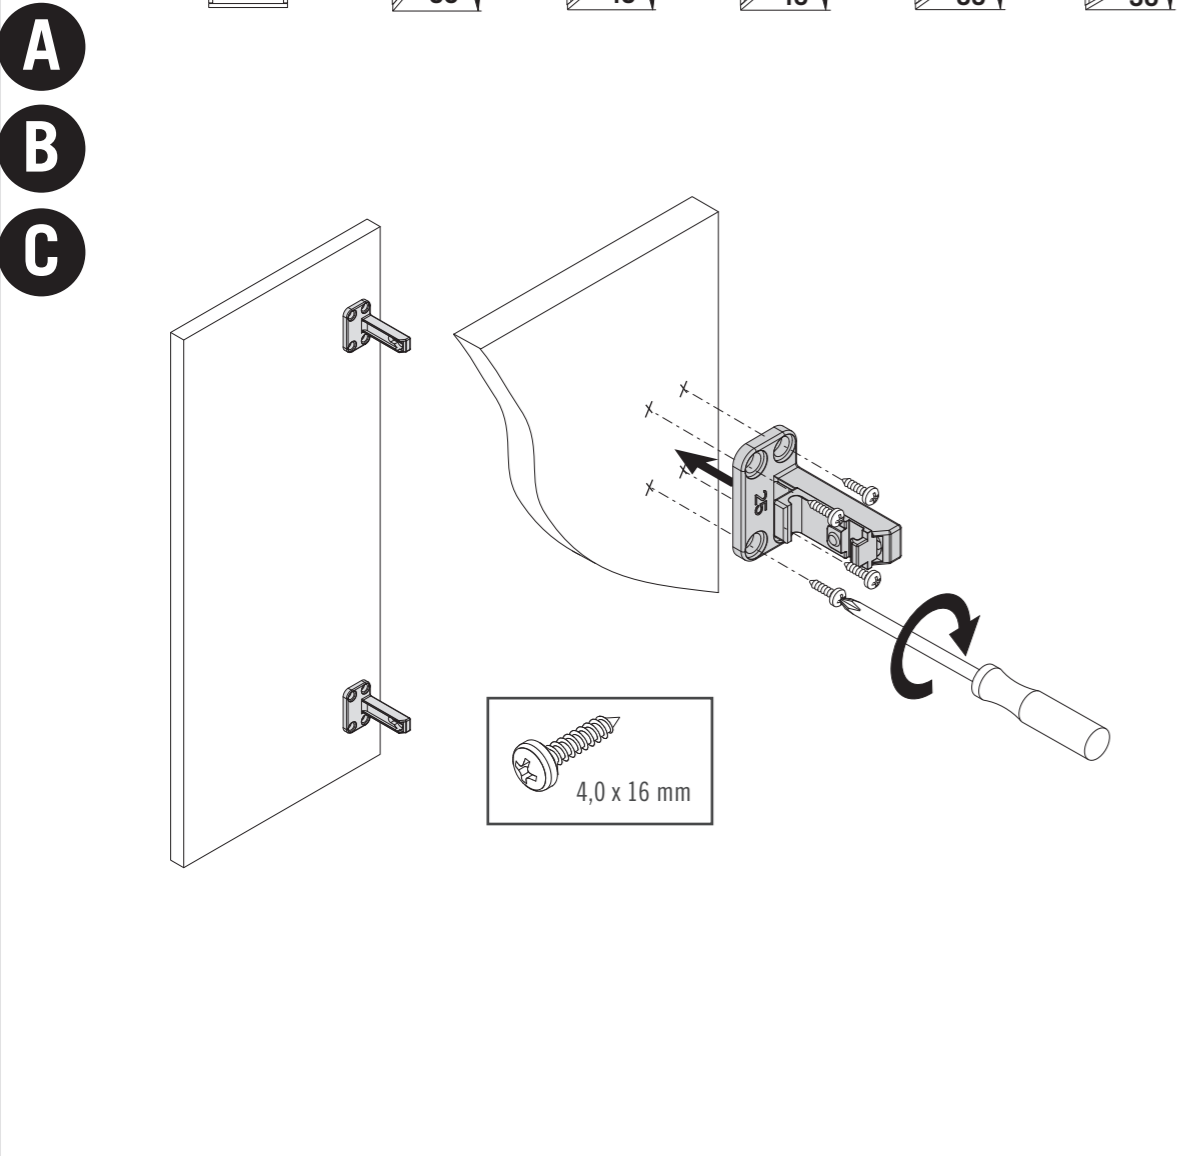

VS SUB® Side VS TAL® Side

VAUTH SAGEL
QUALITY
MADE IN GERMANY

www.vauth-sagel.com
ID 111515277

1
A
B
C

6 x
4,0 x 16 mm

4 x
ø 5 mm

| | A | B |
|-----|-----|-----|
| 90° | 75 | 123 |
| 50° | 111 | 159 |
| 45° | 103 | 151 |
| 40° | 98 | 146 |
| 35° | 91 | 139 |
| 30° | 85 | 133 |

mm

| | C | D | E |
|----------------|-----|-----|------|
| VS TAL® Side 8 | 916 | 872 | 1788 |
| VS TAL® Side 7 | 805 | 761 | 1566 |
| VS TAL® Side 5 | 615 | 571 | 1186 |
| VS SUB® Side 4 | 705 | | |
| VS SUB® Side 3 | 583 | | |
| VS SUB® Side 2 | 541 | | |
| VS SUB® Side 1 | 449 | | |

mm

| | A |
|-----|----|
| 90° | 14 |
| 50° | 28 |
| 45° | 22 |
| 40° | 20 |
| 35° | 20 |
| 30° | 17 |

mm

| | B | B | C |
|----------------|-----|-----|------|
| VS TAL® Side 8 | 894 | 907 | 1766 |
| VS TAL® Side 7 | 783 | 796 | 1544 |
| VS TAL® Side 5 | 593 | 606 | 1164 |
| VS SUB® Side 4 | 683 | | |
| VS SUB® Side 3 | 561 | | |
| VS SUB® Side 2 | 519 | | |
| VS SUB® Side 1 | 427 | | |

mm