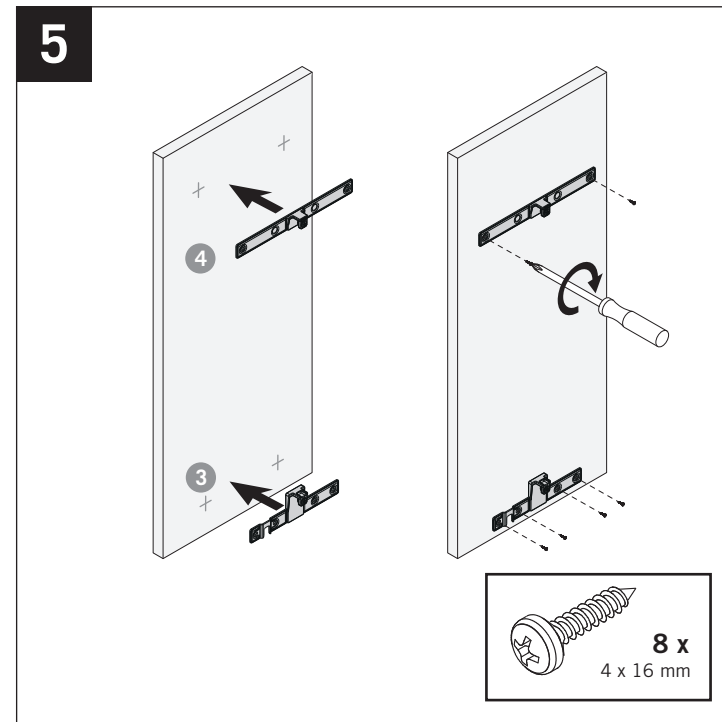

VS SUB[®] Larder 470/500

09/2024

44012506_02

VS SUB[®] Larder 470/500

579 mm