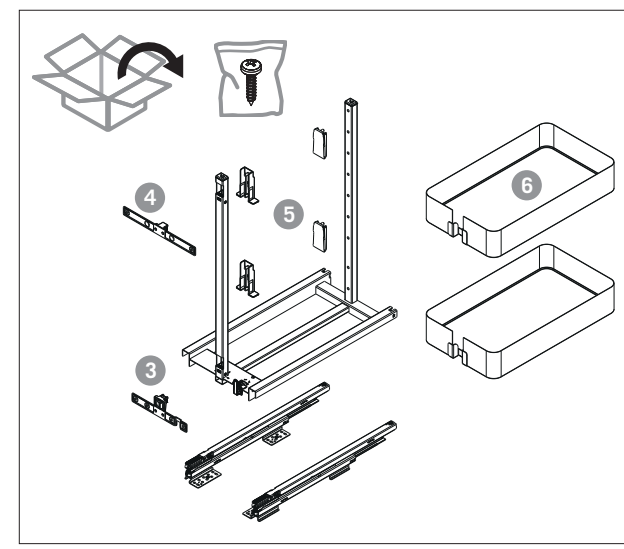

VS SUB[®] Larder 470/500

09/2024

44012506_02

VS SUB[®] Larder 470/500

579 mm