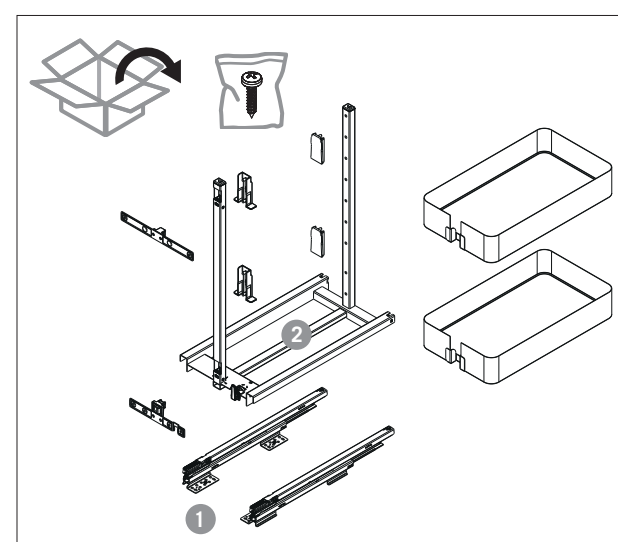

VS SUB[®] Larder 470/500

09/2024

44012506_02

VS SUB[®] Larder 470/500

579 mm