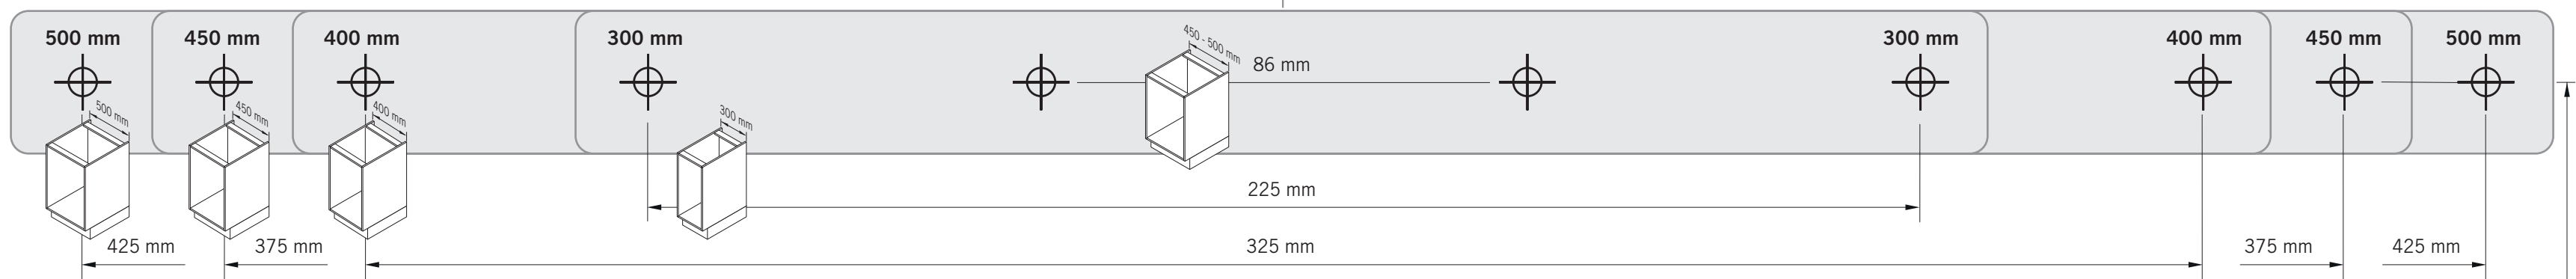

VS SUB[®] Larder 470/500

09/2024

44012506_02

VS SUB[®] Larder 470/500

579 mm