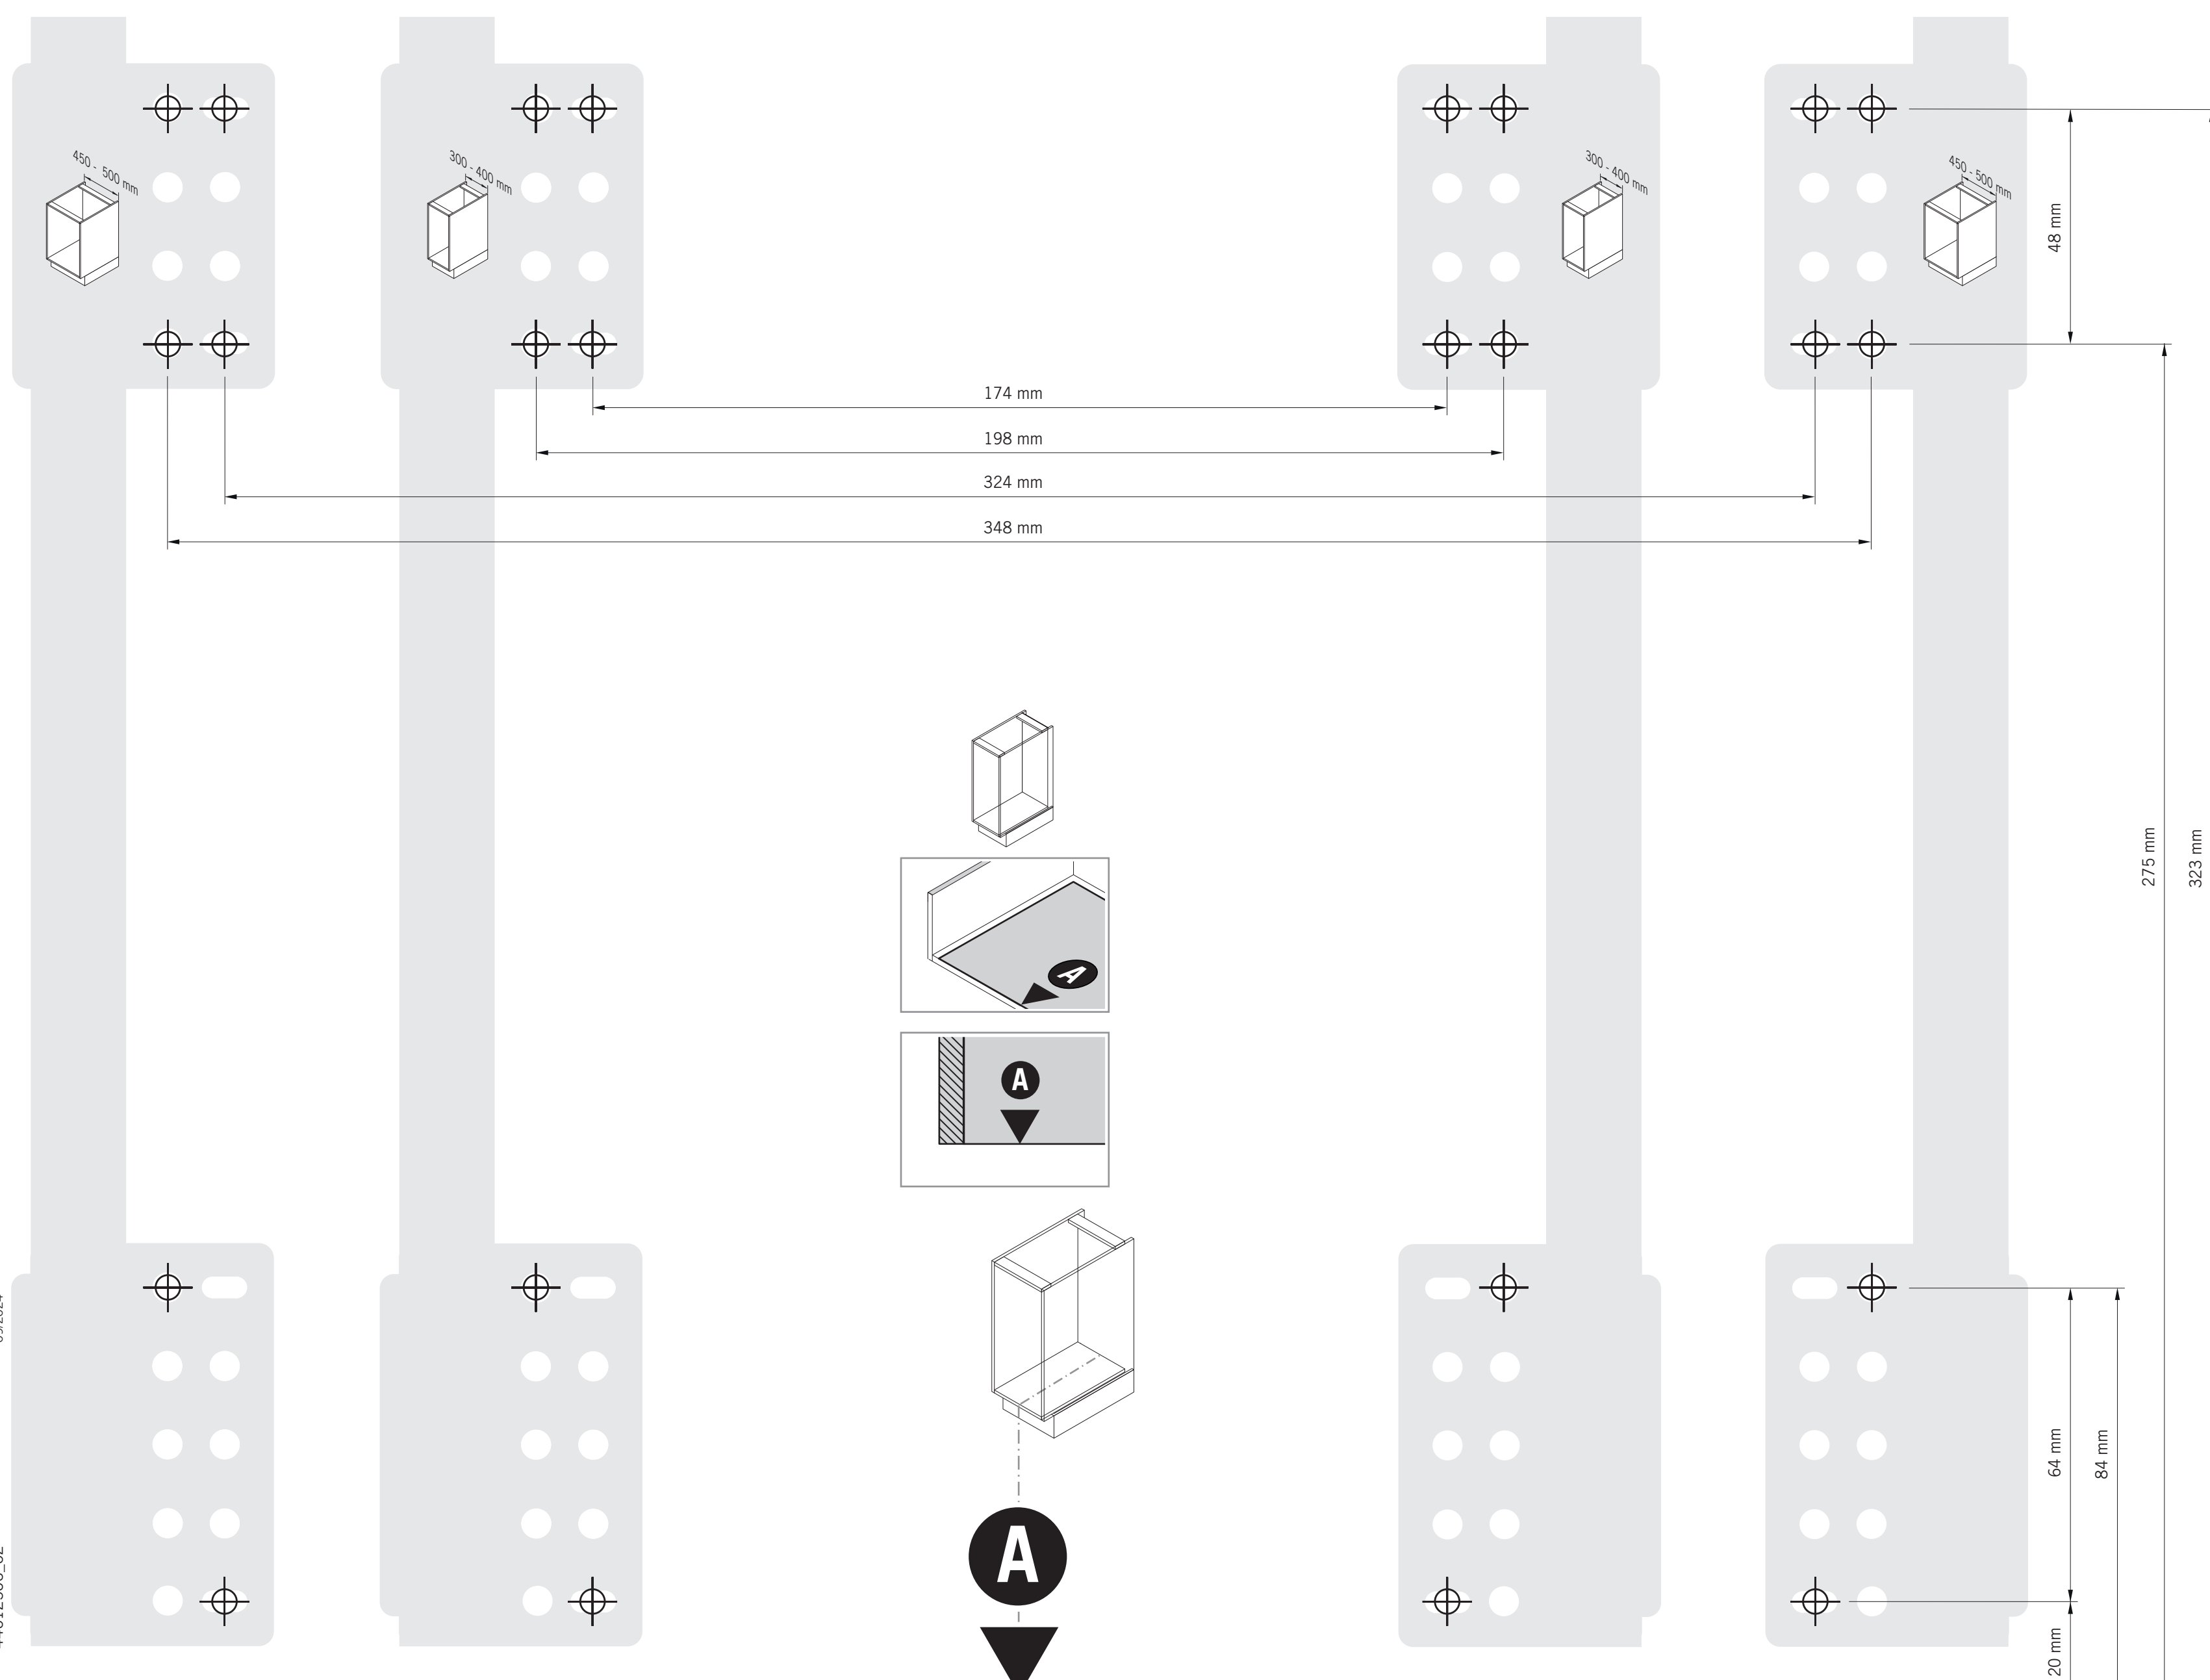

VS SUB[®] Larder 470/500

09/2024

44012506_02

VS SUB[®] Larder 470/500

579 mm