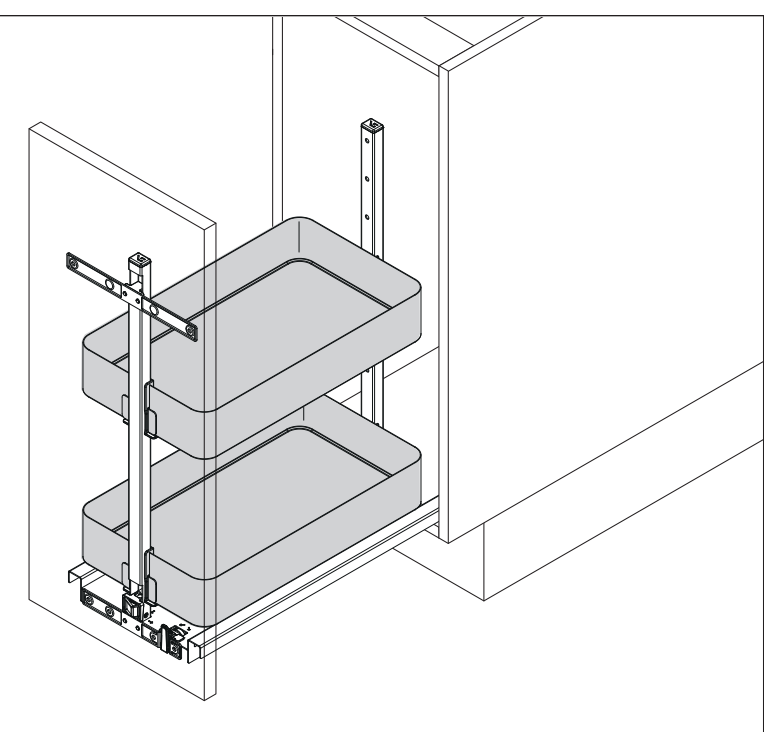

VS SUB[®] Larder 470/500

09/2024

44012506_02

VS SUB[®] Larder 470/500

579 mm