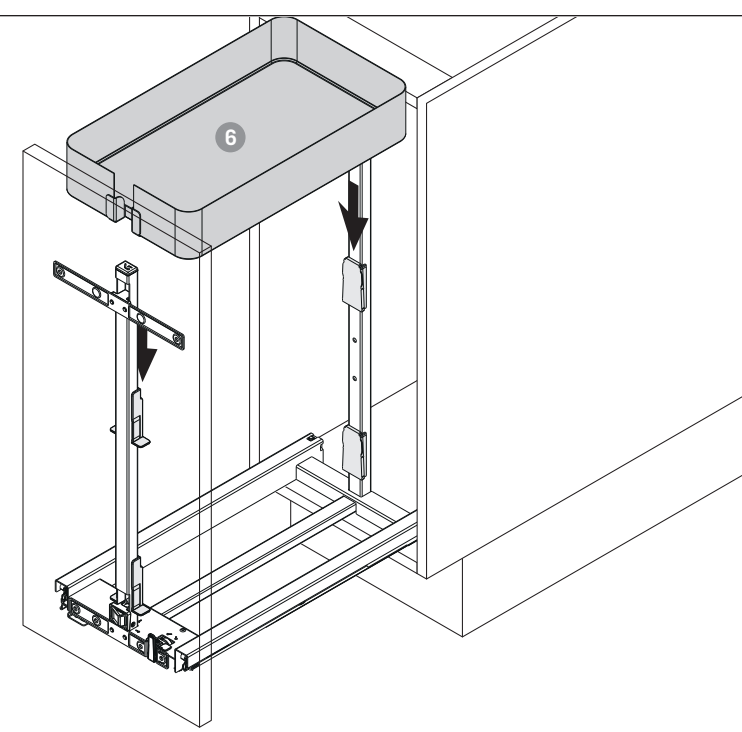

VS SUB[®] Larder 470/500

09/2024

44012506_02

VS SUB[®] Larder 470/500

579 mm