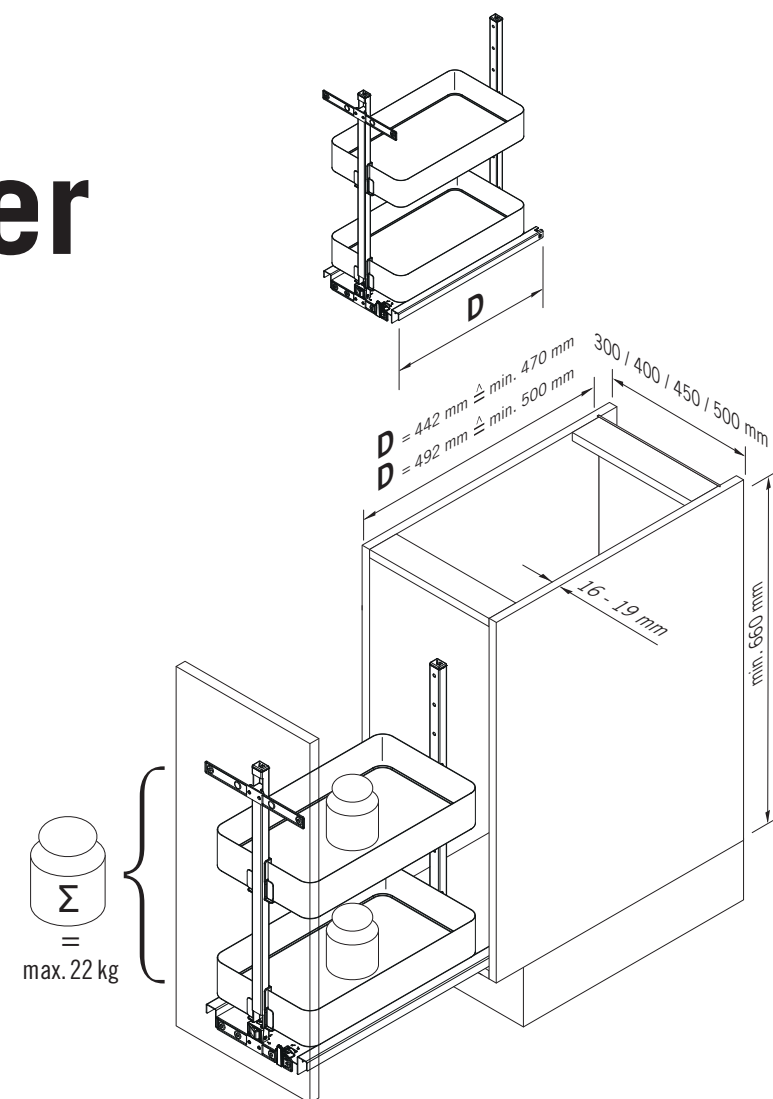

VS SUB[®] Larder 470/500

09/2024

44012506_02

VS SUB[®] Larder 470/500

579 mm