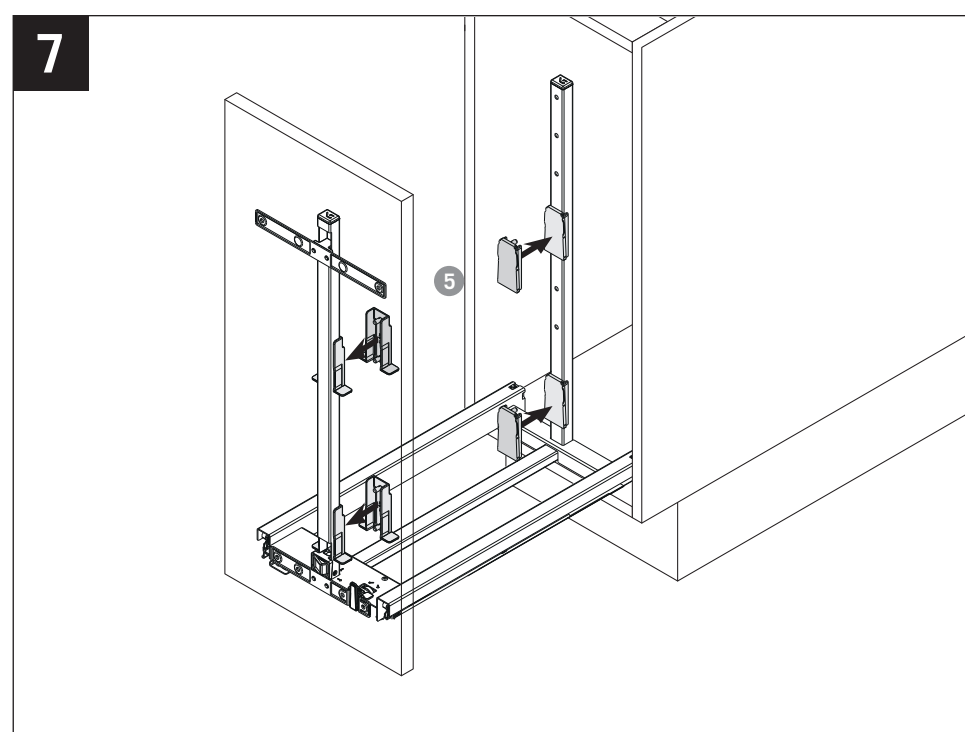

VS SUB[®] Larder 470/500

09/2024

44012506_02

VS SUB[®] Larder 470/500

579 mm