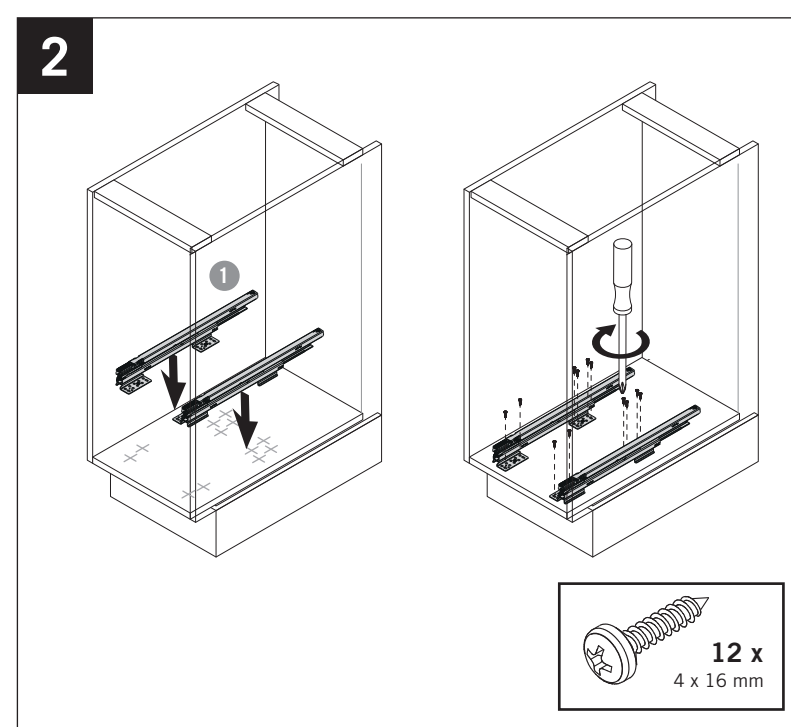

VS SUB[®] Larder 470/500

09/2024

44012506_02

VS SUB[®] Larder 470/500

579 mm