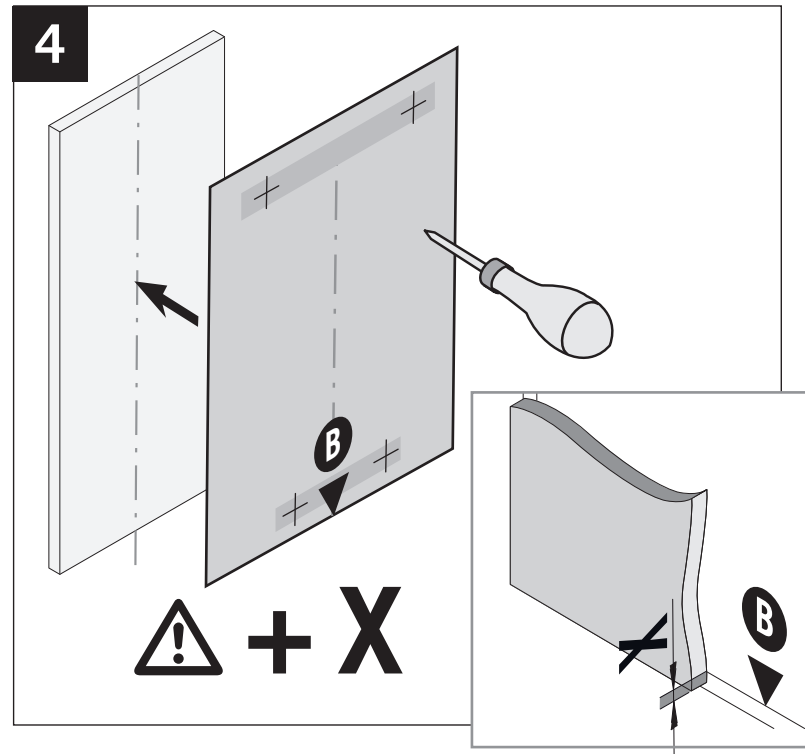

VS SUB[®] Larder 470/500

09/2024

44012506_02

VS SUB[®] Larder 470/500

579 mm